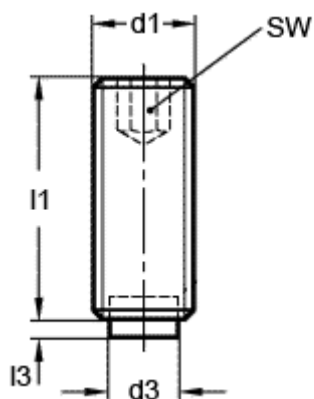

Data Sheet

Article number: 20931663

Description: E+G Grub screw
GN 913.3-M10-40-KU

Measures

$d1 = M10$

$d3 = 7$

$l1 = 40.0$

$l3 = 1.9$

$SW = 5.0$